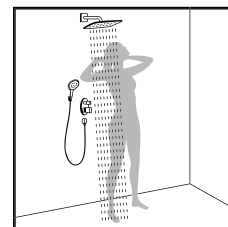

Classic

Shower control