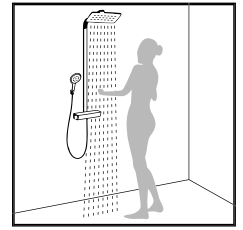

Showerpipes

Universal