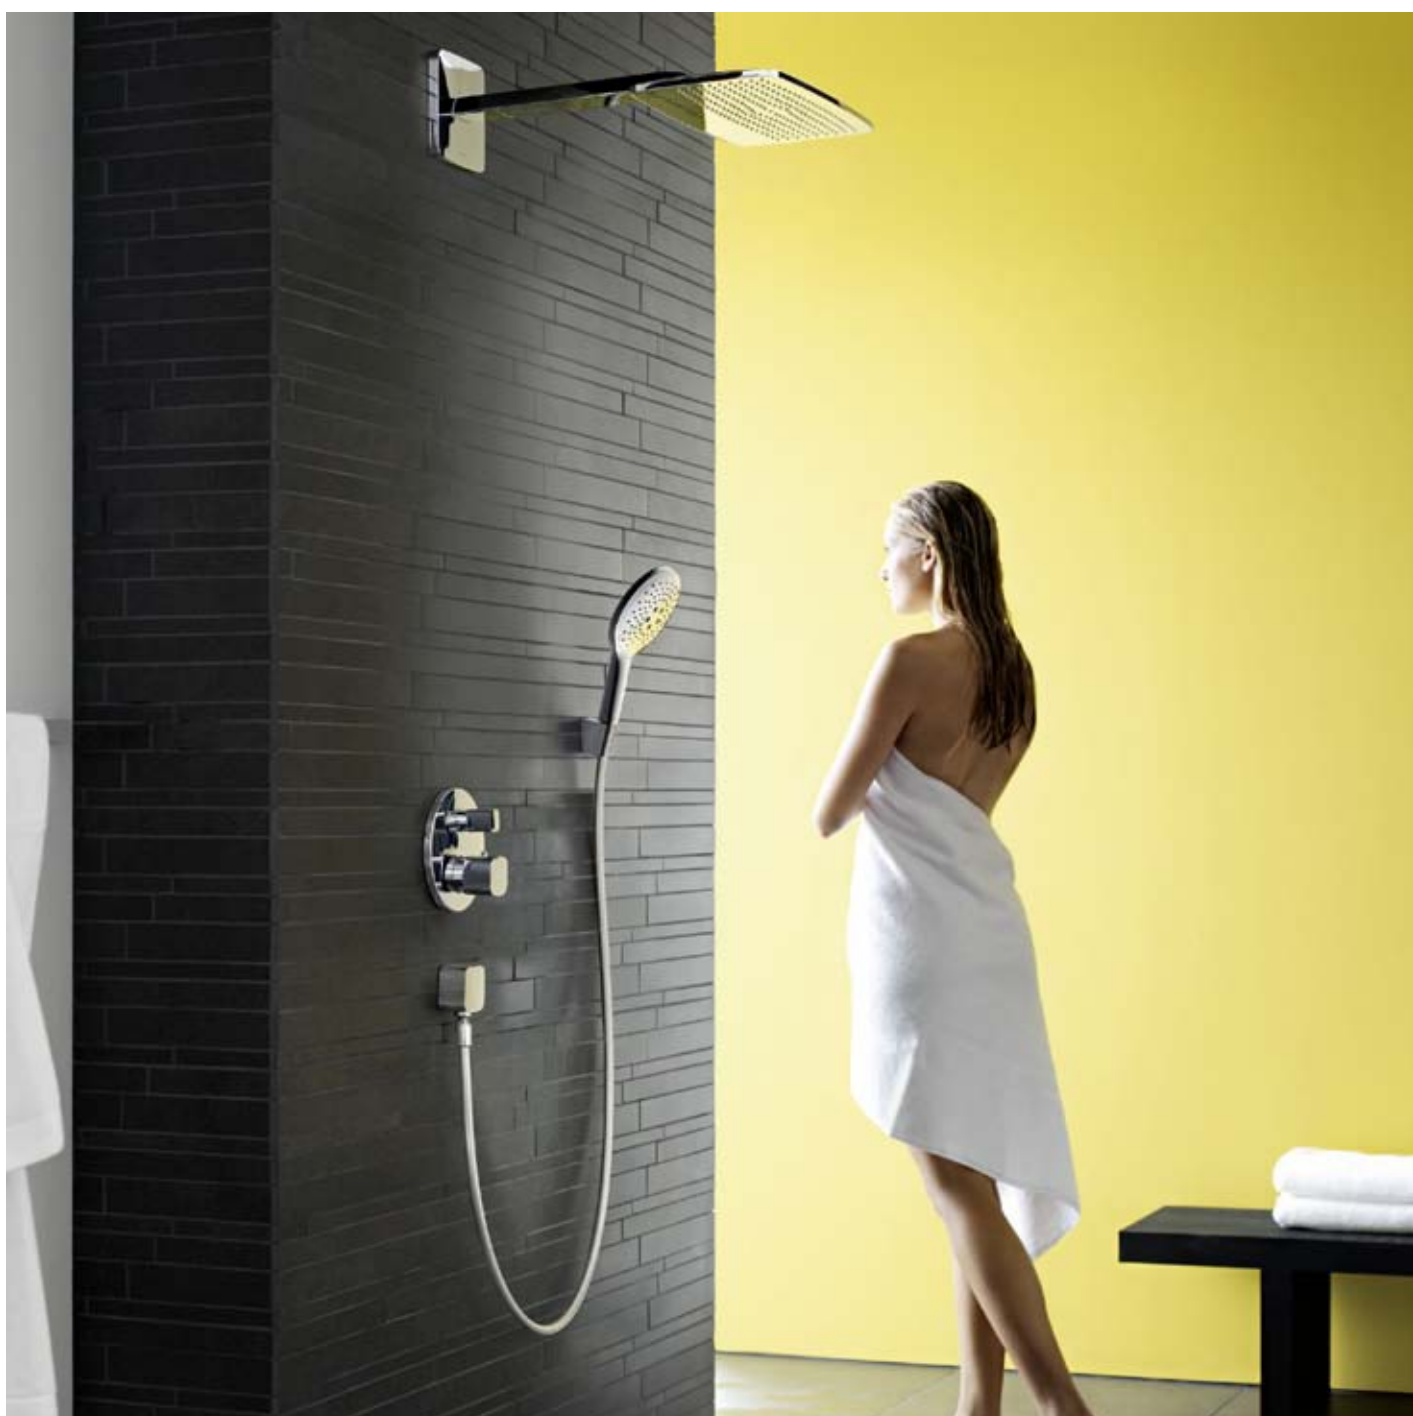

Shower

Clear lines frame clear water.

A linear design language. Without fuss it demonstrates that nothing unnecessary has been added. A clarity reflected in every product in the Modern

style. And that has one decisive advantage: every combination of the various shower elements is harmonious and appealing in its own way.