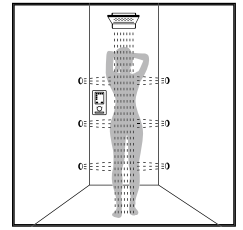

Body showers