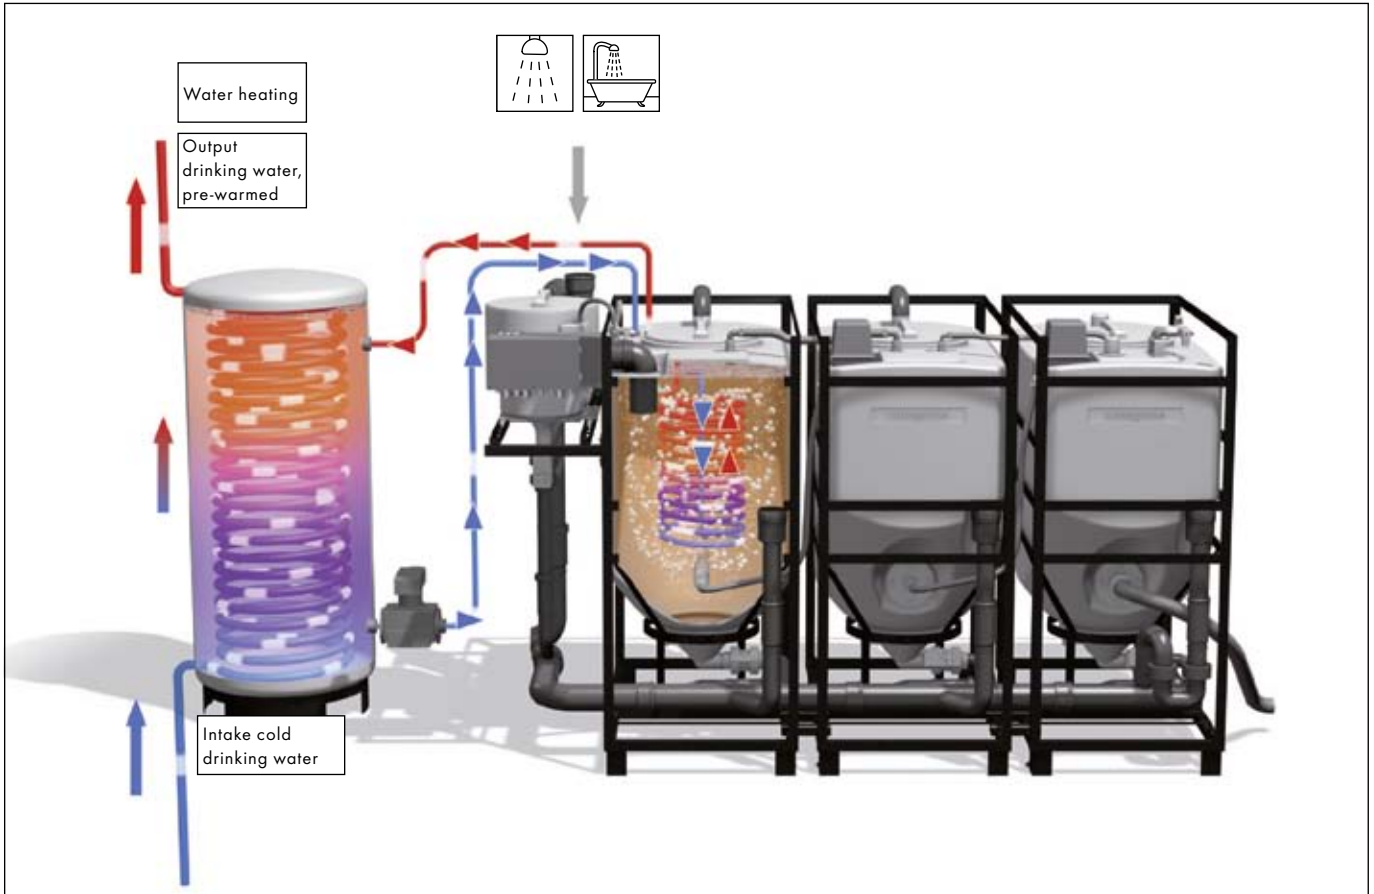

Pontos HeatCycle technology.