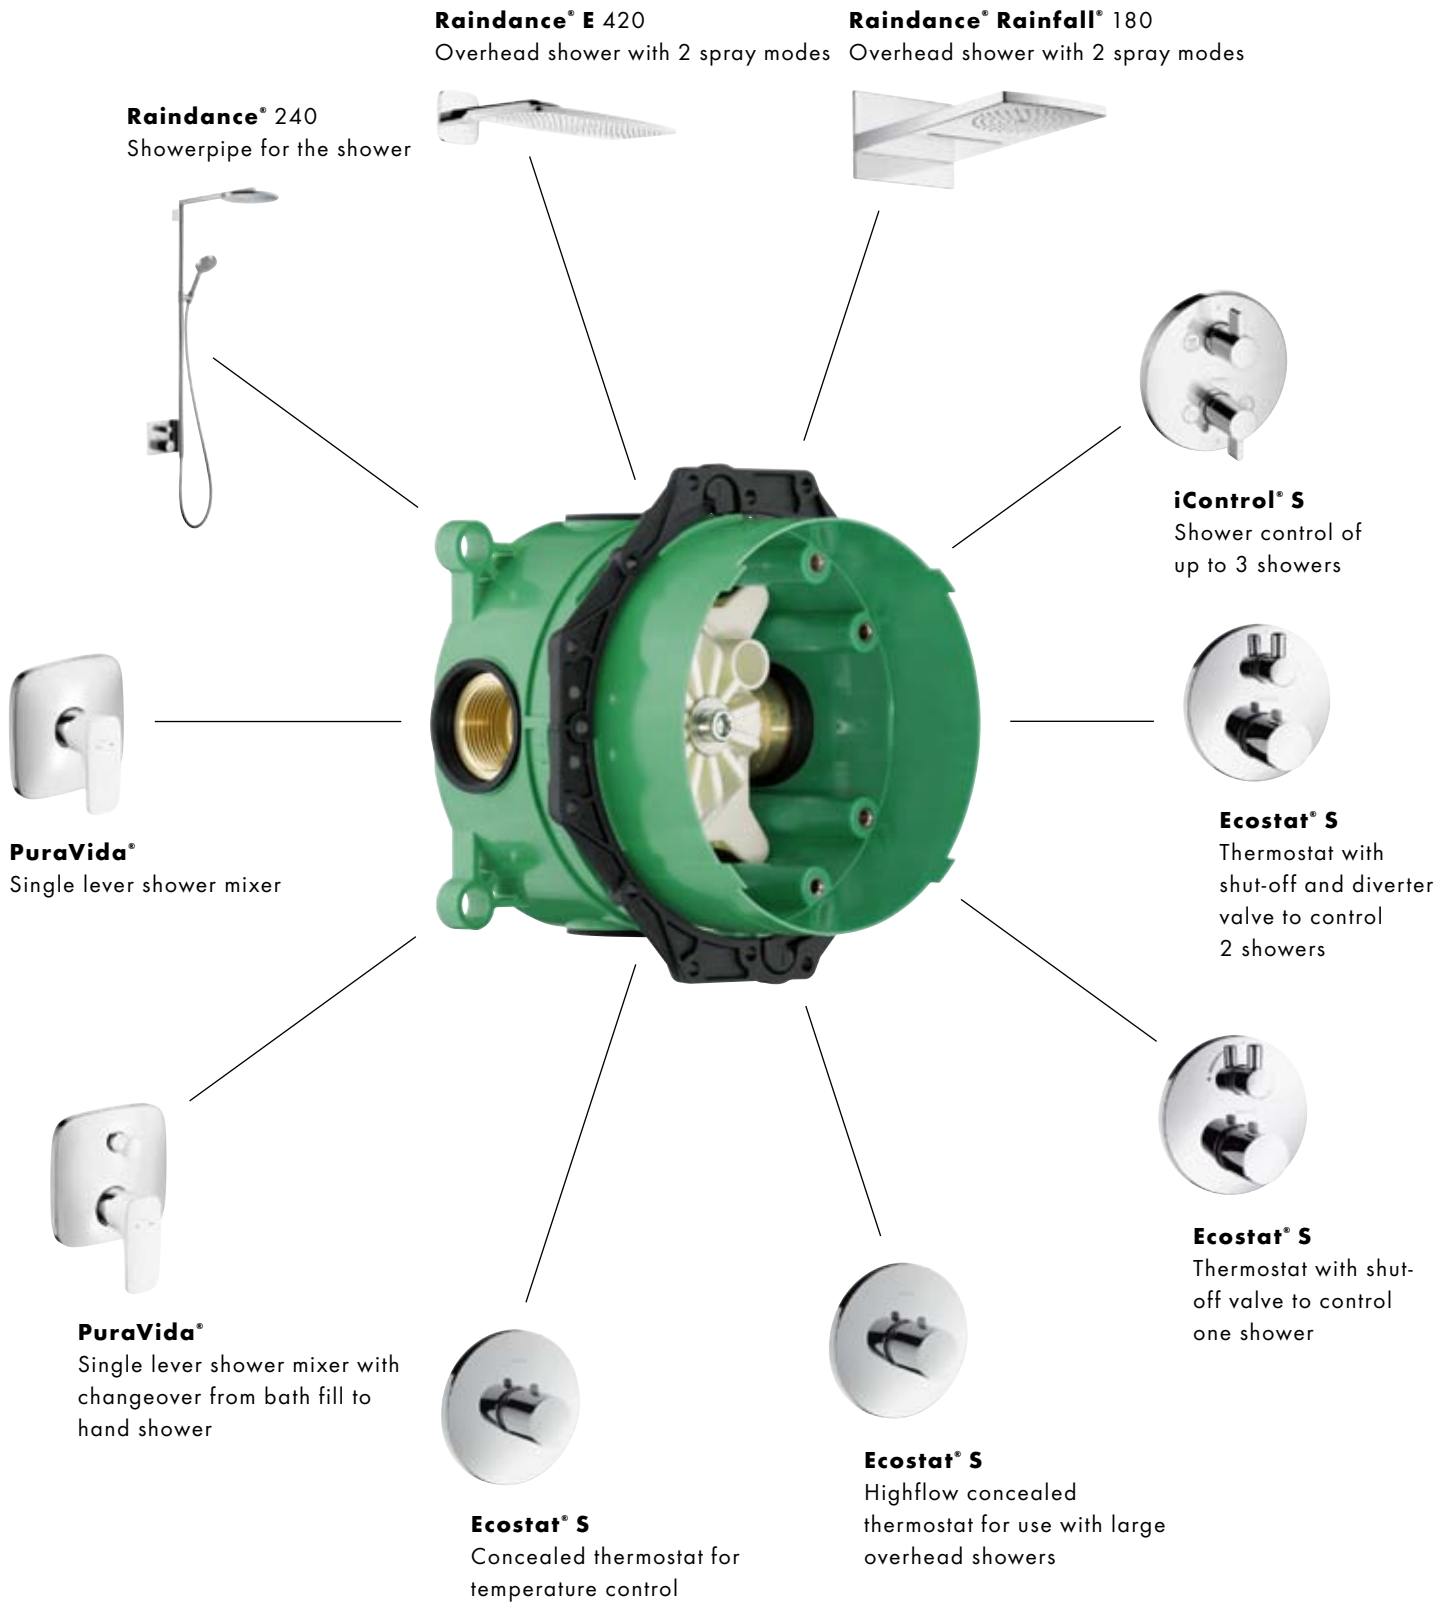

Basic set for all mixer and thermostat solutions.