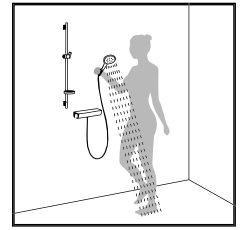

Hose connectors