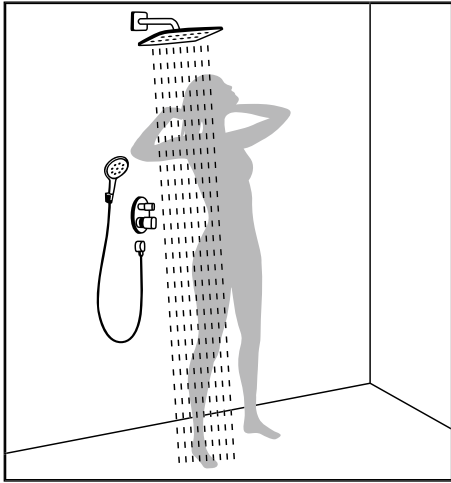

types provide the perfect showering experience. The installation options are equally flexible. New-builders can opt for a concealed installation. Those who want to add a new shower to an existing bathroom will probably find what they need in a more

simple surface-mounted option. Whatever the requirement, whether for a new or an existing bathroom, these solutions contain the right choice for everyone.

Showerpipe

Easy, concealed installation – complete renovation with minimum effort. Perfect for upgrading.

Showerpanel*

Combines overhead, hand, and side showers in a single system. The focal point in the bathroom in the exposed-mounted version.

Shower set

The basic solution – offers the same full shower pleasure and is easy to mount on the wall.