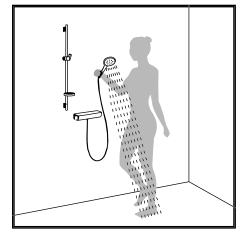

Porter Sets

Raindance®

**Raindance® S 100 Air 1jet/
Porter 'S' Set**
1.25 m # 27580,-000
1.60 m # 27581,-000

Croma® 100

Crometta® 85

Hand showers for children