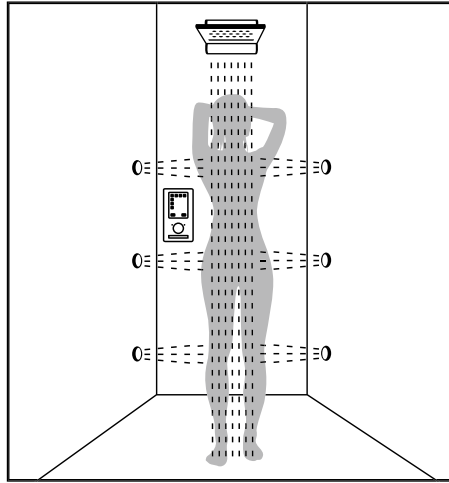

Shower family

Showering couldn't be more varied than with this concealed solution. From the waterfall to all-round pleasure.

RainAir.

This gentle shower rain with air-enriched drops will help to wash daily life from you, drop by drop.

RainAir XL.

The very large shower disc envelops your whole body with soft drops.

RainFlow.

A powerful surge spray that makes you feel as if you were standing on your own in a lagoon. Every day.

Whirl.

A concentrated spray for massaging specific parts of the body.

CaresseAir.

For new energy after a challenging day: The dynamic, revitalising massage spray.

Mix.

The harmonious combination of gentle shower drops and dynamic spray.

Rain.

Perfect for rinsing shampoo out of your hair.

Massage.

Strong, pulsing massage spray.

Mono.

A bundled jet for targeted, refreshing shower pleasure.