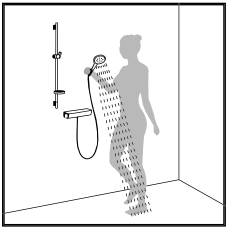

**Raindance® S 150 Air 3jet/
Unica®'S Puro Set**
90 cm # 27895,-000
65 cm # 27898,-000 (not shown)