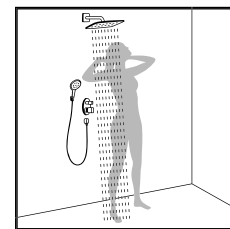

The loveliest kind of rain: overhead showers.