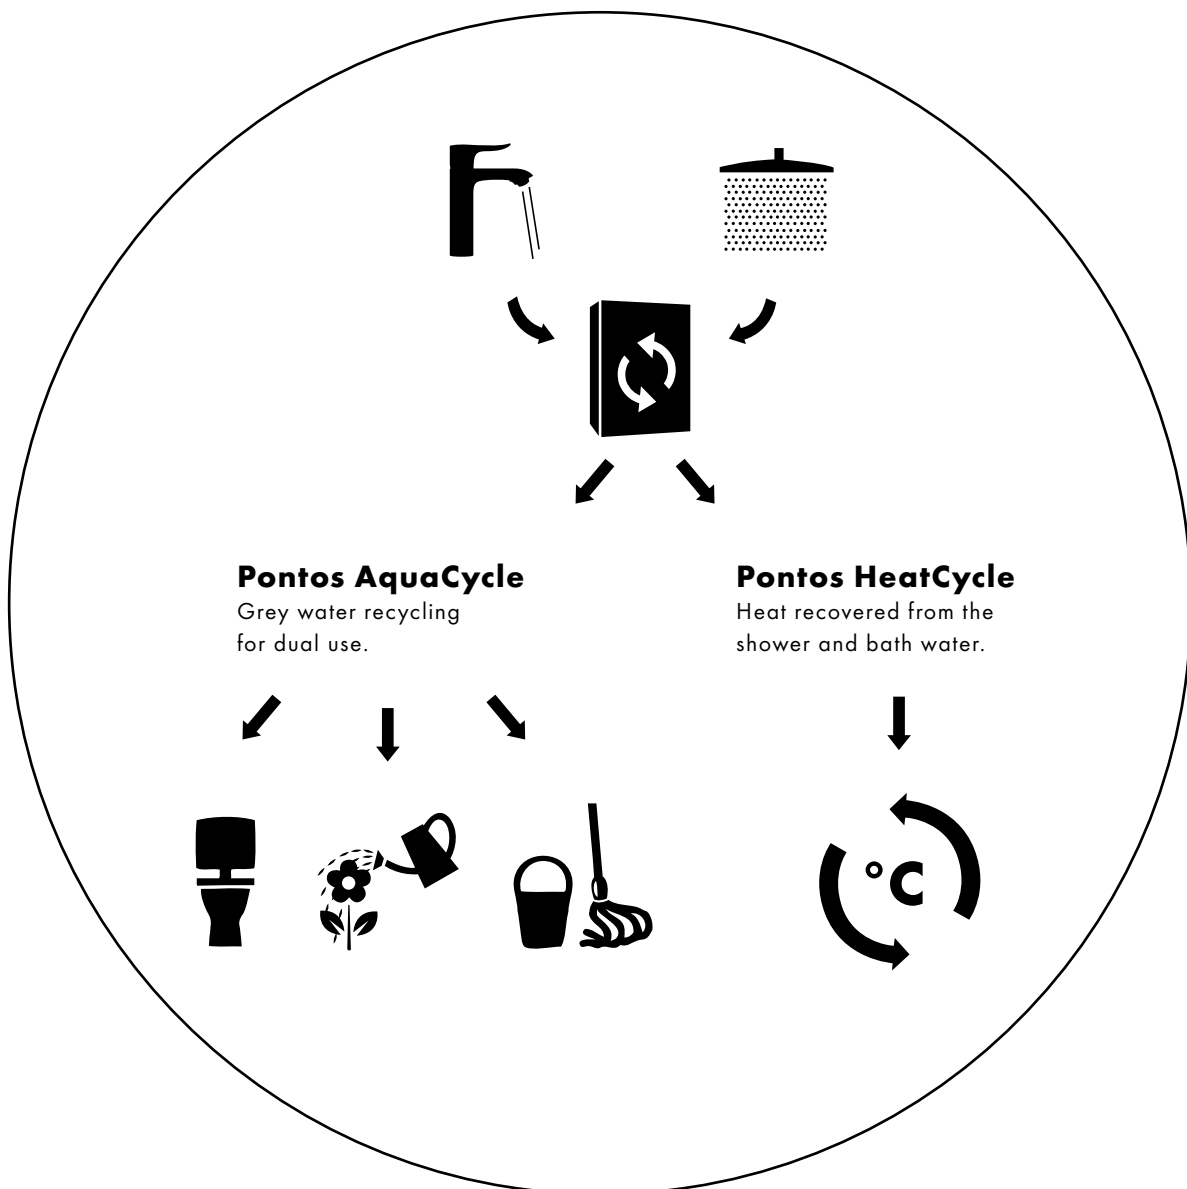

Typical Hansgrohe: Using water and heat twice.

Two other sustainability innovations by Hansgrohe: Pontos AquaCycle and Pontos HeatCycle are based on the idea of using water and heat twice. After all, half of the water we use need not be of drinkable quality. The Pontos AquaCycle cleans shower or bath water in a

biological process before then preparing it again so that it can be used a second time. This "grey" water can be used for flushing the toilet or for cleaning, or for watering the garden. If you choose the combination of both Pontos AquaCycle and Pontos HeatCycle, then the heat of

the used shower water is saved and used again to heat water – an efficient way to save energy. After all, climate care starts with hand-washing and showering and less energy consumption also means lower CO₂ emissions. And that's good for all of us.