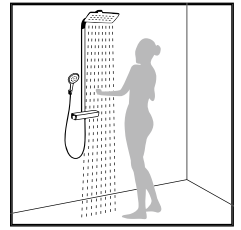

Showerpipes

Shower

Raindance® E 420
Showerpipe for the shower
with Raindance E 420 2jet overhead shower
(RainAir: 17 l/min, RainFlow: 22 l/min), baton
hand shower 1jet (16 l/min) and thermostat,
shower arm 400 mm
27149, -000