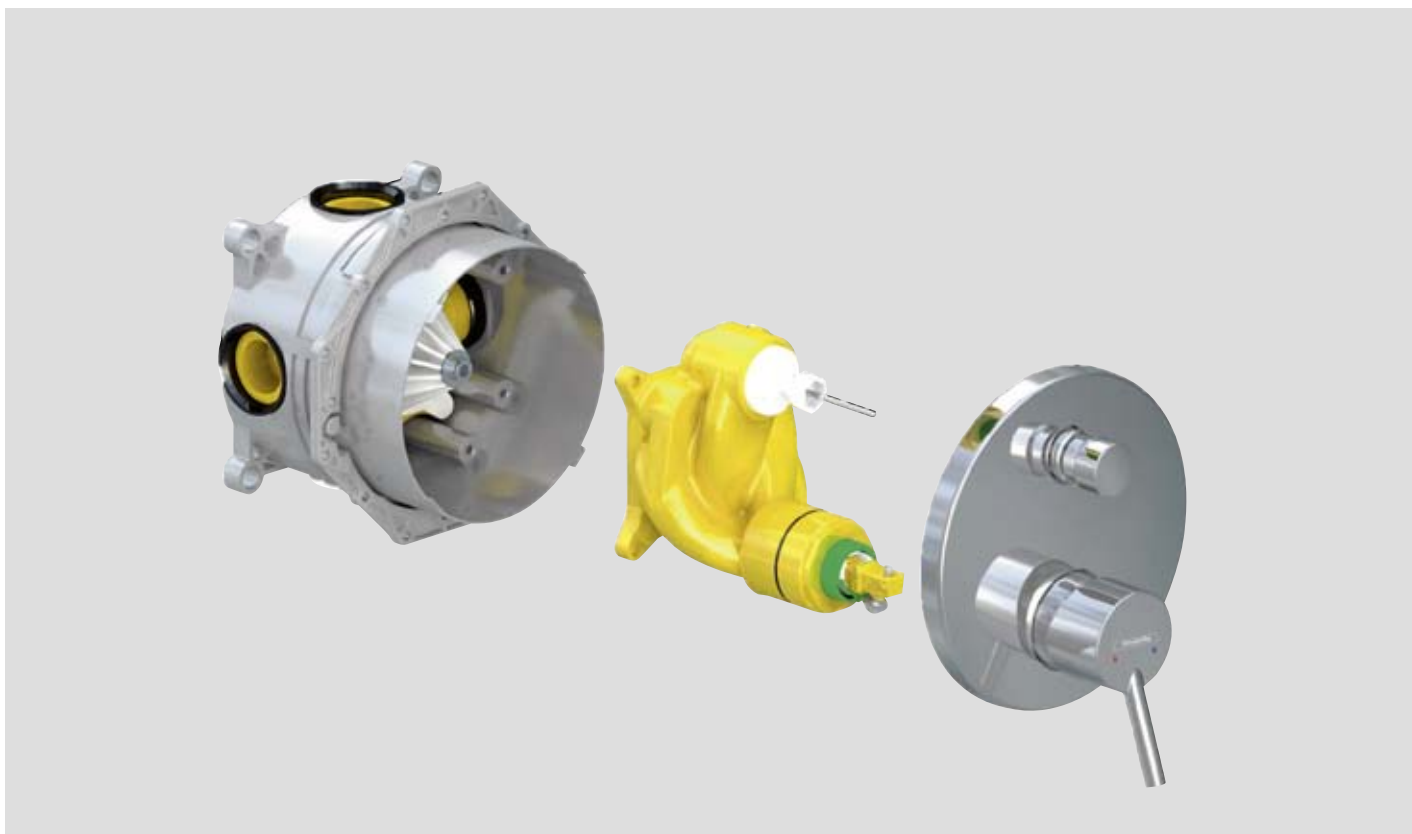

The cover rosette creates a pleasant ambience.

A practical concealed solution for added space.