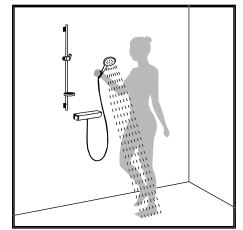

Hand showers

PuraVida®

PuraVida® 150 3jet Hand shower
28557,-000,-400
EcoSmart # 28567,-000,-400

PuraVida® 120 1jet Baton hand shower
28558,-000,-400
EcoSmart # 28568,-000,-400

PuraVida® 120 1jet TravelShower
28564,-400

Raindance®

Raindance® Select 150 3jet Hand shower
28587,-000,-400
EcoSmart # 28588,-000,-400

Raindance® E 150 Air 3jet Hand shower
28518,-000
EcoSmart # 28551,-000

Raindance® E 120 Air 3jet Hand shower
28507,-000
EcoSmart # 28549,-000

Raindance® E 100 Air 3jet Hand shower
28502,-000
EcoSmart # 28553,-000

Raindance® E 100 Air 1jet Hand shower
28508,-000 (not shown)

Raindance® S 150 Air 3jet Hand shower
28519,-000
EcoSmart # 28550,-000

Raindance® S 150 Air 1jet Hand shower
28505,-000,-800 (not shown)

Raindance® S 120 Air 3jet Hand shower
28514,-000
EcoSmart # 28554,-000

Raindance® S 100 Air 3jet Hand shower
28504,-000
EcoSmart # 28552,-000

Raindance® S 100 Air 1jet Hand shower
28509,-000,-800 (not shown)

Raindance® Classic 100 Air 3jet Hand shower
28548,-000,-820