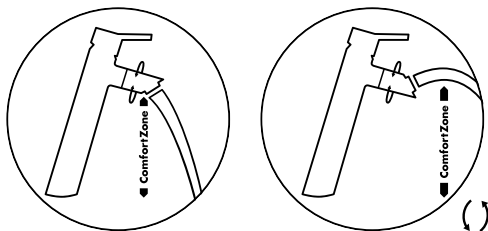

www.hansgrohe-int.com/configurator

Metris®

Metris® 260

Single lever basin mixer
31082,-000

Metris® 230

Single lever basin mixer
Swivel spout 120°
31087,-000

Talis®

A twist of the hand delivers an increased ComfortZone: this new swivel spout is tremendously useful in many everyday situations.