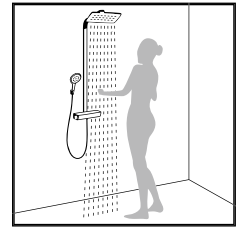

Perfect ensemble of overhead, hand shower and thermostat.

The interplay between sophisticated technology, perfect forms and precisely matched components can be experienced in many different ways with the various

Hansgrohe Showerpipes. Installation takes a matter of moments. Even if adding to existing wall connections - no laborious concealed installation.