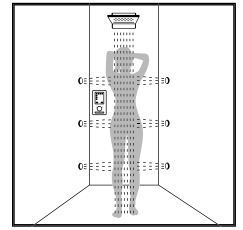

Shower in new dimensions.

The Raindance Rainmaker - showering pleasure couldn't be bigger or more perfectly shaped: Thanks to AirPower technology the drops from the XXL spray

disc are enriched with air. And because the Raindance Rainmaker is fitted in the ceiling, instead of a traditional shower there is now a space where it rains in the most wonderful

way as RainAir, RainAir XXL or Whirl and Mix, depending on the product you choose.