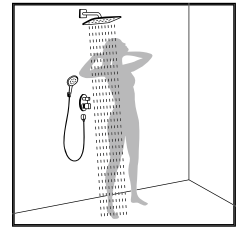

Raindance® Classic 150 Air 3jet
Overhead shower
with swivel joint
28471,-000,-820