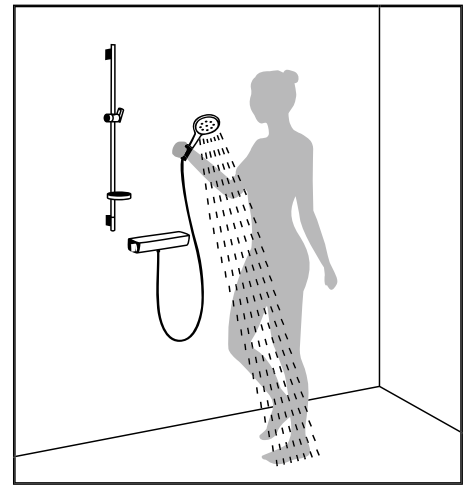

Shower set

The basic solution – offers the same full shower pleasure and is easy to mount on the wall.