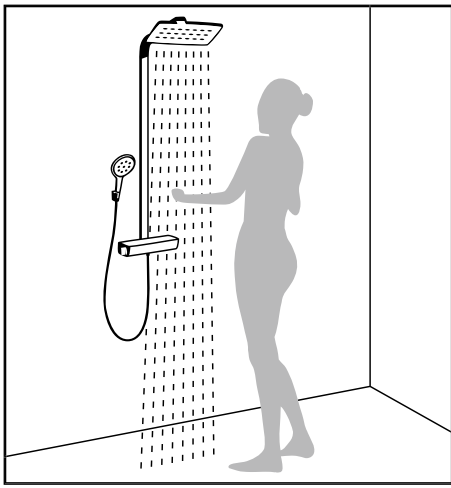

Showerpipe

Easy, concealed installation – complete renovation with minimum effort. Perfect for upgrading.