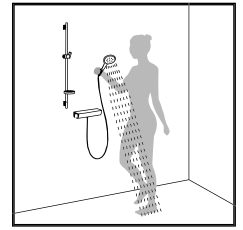

Shower combinations