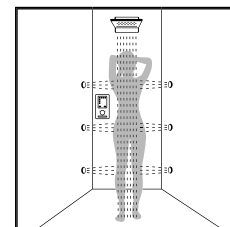

- Choice of overhead shower
- Choice of hand shower
- Side shower and contrast shower
- Light (on/off control)
- Warm-up function
- Volume Flow rate adjustment
- Menu Further Options
- Music control
- Cascade function
- 38.0°C Temperature display
- 06:52 Time
- Control knob: cold/hot, pause
- On/Off button
- User settings for up to five users

All user settings can be customised.