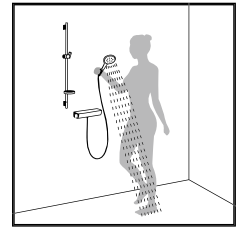

Shower concealed

Thermostat