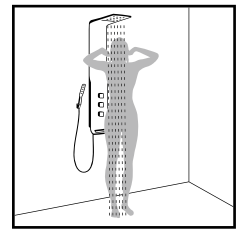

Showerpanel®

|| 200 mm ||

Raindance® Lift Showerpanel®
with Raindance Rainfall 180 Air 2jet overhead shower, PuraVida 120 baton hand shower 1jet and thermostat height adjustable, 200 mm
27008, -400