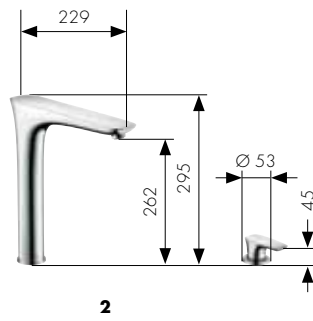

Hansgrohe **PuraVida®**

2

Hansgrohe **Talis®S**

Hansgrohe **Talis®S² Variarc**

Hansgrohe **Focus®**

Hansgrohe **Focus®S**

Hansgrohe **PuraVida**

- 1 2-hole electronic kitchen mixer
  Ref. 15805, -000, -800
- 2 2-hole Single-lever kitchen mixer
  Ref. 15812, -000, -800

Hansgrohe **Talis S**

- 3 Single-lever kitchen mixer with pull-out spray
  Ref. 32841, -000, -800
  For open water heaters
  Ref. 32842, -000

- 4 Single-lever kitchen mixer
  Ref. 32851, -000, -800
  For open water heaters
  Ref. 32852000
  With shut-off valve (not shown)
  Ref. 32855000

Hansgrohe **Talis S² Variarc**

- 5 Single-lever kitchen mixer with pull-out spray
  Ref. 14877, -000, -800
- 6 Single-lever kitchen mixer with pull-out spout
  Ref. 14872, -000, -800
- 7 Single-lever kitchen mixer with swivel spout
  Ref. 14870, -000, -800
  For open water heaters
  Ref. 14873000
  With shut-off valve (not shown)
  Ref. 14875000

Hansgrohe **Focus**

- 8 Single-lever kitchen mixer with swivel spout
  Ref. 31820, -000, -800
  For open water heaters
  Ref. 31822, -000, -800
- 9 Single-lever kitchen mixer
  Ref. 31806, -000, -800
  For open water heaters
  Ref. 31804000
  With shut-off valve (not shown)
  Ref. 31803000

Hansgrohe **Focus E**

- 10 Single-lever kitchen mixer
  Ref. 31780000
  For open water heaters
  Ref. 31784000

Hansgrohe **Focus S**

- 11 Single-lever kitchen mixer
  Ref. 31786000
  For open water heaters
  Ref. 31785000
  With shut-off valve (not shown)
  Ref. 31783000