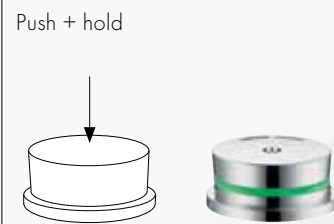

ComfortZone

Hansgrohe mixers give you a tremendous ComfortZone. High spouts offer plenty of space for movement and make it easy to fill tall pots and vases.

Stainless steel effect DualFinish

Swivel spout (120°)

Temperature regulation

Volume

Cleaning

A single, multifunctional control element: 1 push for cold water, 2 pushes for mixed water, 3 pushes for hot water. For individual temperature preference: turn the control element. Push and turn to adjust water volume. And the mixer also offers a cleaning mode, temporarily preventing water flow during cleaning and a thermostatic control prevents scalding.