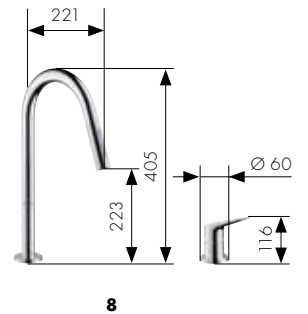

Axor Citterio M