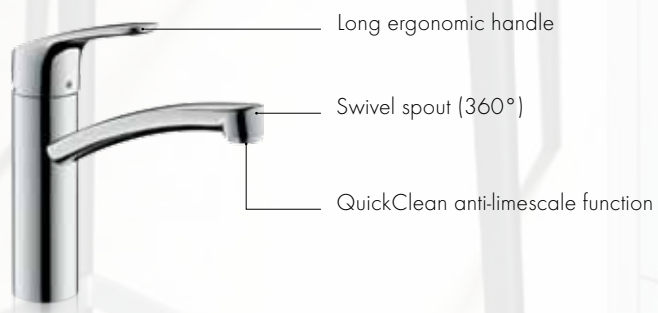

Hansgrohe **Talis®S**
Single-lever kitchen mixer

- Simple pin handle
- ComfortZone
- QuickClean anti-limescale function
- Swivel spout (150°)

ELEGANCE IN CHROME.

HOW AESTHETICS COMBINE
WITH PRACTICALITY.

Hansgrohe **Focus**[®]

Hansgrohe Focus is the timeless mixer line with élan. The range includes options with high swivel spouts that swivel by up to 360° and user-friendly basic versions. The mixers are available in both chrome and stainless steel to harmonise with the finishes of ovens, refrigerators, extractor hoods and handles.

Hansgrohe **Focus**[®]
Single-lever kitchen mixer

Hansgrohe **Focus**^{®E}
Single-lever kitchen mixer

Hansgrohe **Focus**[®] / **Focus**[®] E / **Focus**[®] S

The Hansgrohe Focus mixer with the high swivel spout - just the thing for cooks who like to have plenty of room in which to work. Even tall pots can be placed under the spout and filled with ease. And you will experience the increased space between the spout and the sink with all versions.