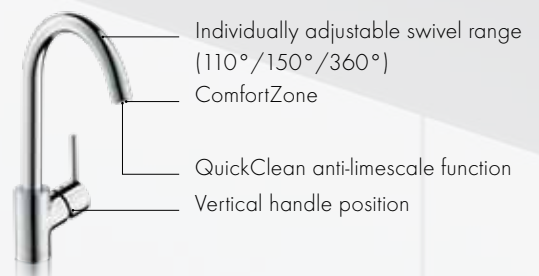

Hansgrohe **Talis®S² Variarc / Talis®S**

Form and functionality enter into an aesthetic symbiosis. Hansgrohe Talis is slender, stylish and fitted with a simple pin handle. The high swivel spout with ComfortZone leaves a pleasant amount of space between the mixer and sink and offers greater freedom of movement when filling tall vessels.