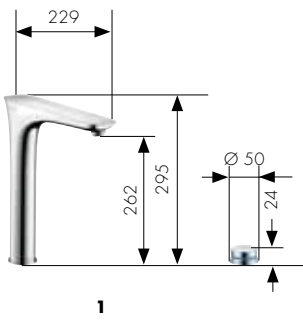

Hansgrohe **PuraVida®**

1