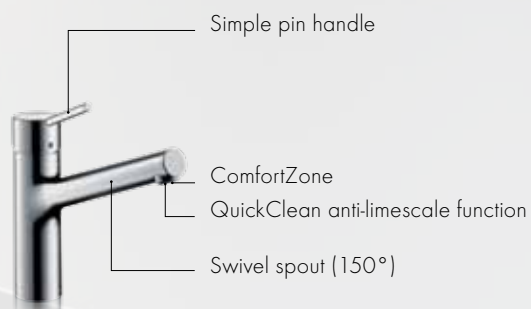

Hansgrohe **Talis[®]S² Variarc**
Single-lever kitchen mixer
with pull-out spout

Hansgrohe **Talis[®]S² Variarc**
Single-lever kitchen mixer
with swivel spout

Hansgrohe **Talis®S² Variarc**
Single-lever kitchen mixer
 with pull-out spray

Swivel spout (150°)

MagFit magnetic holder

Pull-out spray (pulls out by up to 50 cm) with two spray types (normal/shower spray)

ComfortZone

Vertical handle position

Fold-down function for window installation

30
31

Hansgrohe **Talis®S**
Single-lever kitchen mixer
 with pull-out spray

- Simple pin handle
- Pull-out spray with 2 spray types (normal/shower spray)
- ComfortZone
- QuickClean anti-limescale function
- Swivel spout (150°)

Hansgrohe **Talis®S**
Single-lever kitchen mixer

- Simple pin handle
- ComfortZone
- QuickClean anti-limescale function
- Swivel spout (150°)

ELEGANCE IN CHROME.

HOW AESTHETICS COMBINE
WITH PRACTICALITY.