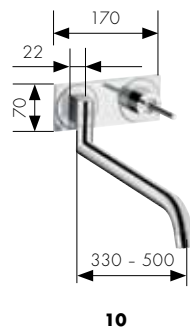

PRODUCT RANGE **Axor**

Axor Stark

Axor Citterio

Axor Citterio M

Axor Uno²

Axor Uno

Axor Stark

- 1 Single-lever kitchen mixer with pull-out spray
  Ref. 10821, -000, -800
- 2 Single-lever kitchen mixer with swivel spout
  Ref. 10822, -000, -800
- 3 Semi-Pro Single-lever kitchen mixer
  Ref. 10820000
- 4 Single-lever kitchen mixer with cylindrical handle
  Ref. 10801000

Axor Citterio

- 5 Semi-Pro Single-lever kitchen mixer
  Ref. 39840, -000, -800
- 6 Single-lever kitchen mixer with pull-out spray
  Ref. 39835, -000, -800
- 7 Single-lever kitchen mixer with swivel spout
  Ref. 39850, -000, -800
  with shut-off valve (not shown)
  Ref. 39852, -000, -800

Axor Citterio M

- 8 2-hole Single-lever kitchen mixer with pull-out spray
  Ref. 34822, -000, -800
- 9 2-hole Single-lever kitchen mixer
  Ref. 34820, -000, -800

Axor Uno²

- 10 Single-lever kitchen mixer concealed
  Ref. 38815, -000, -800
  basic body (not shown)
  Ref. 13622180
- 11 Single-lever kitchen mixer with swivel spout
  Ref. 38830, -000, -800

Axor Uno

- 12 Single-lever kitchen mixer with swivel spout
  Ref. 14850000
  for open water heaters
  Ref. 14852000
  with shut-off valve (not shown)
  Ref. 14855000

Kitchen shut-off valve to fit Hansgrohe and Axor Kitchen mixers (not shown)
Ref. 10823, -000, -800