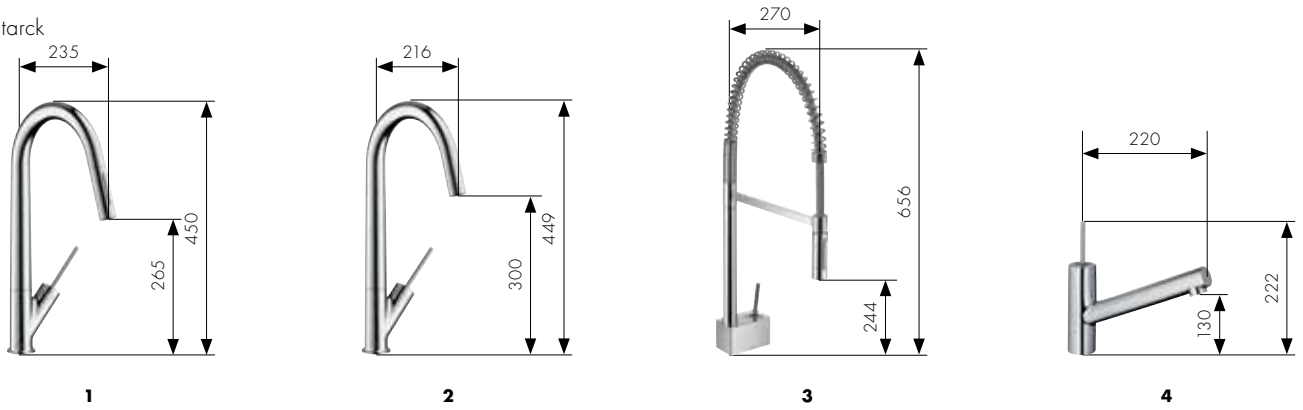

Hansgrohe **Focus**[®] **Single-lever kitchen mixer**

Individually adjustable swivel range
(110°/150°/360°)

ComfortZone

Variable handle position
(left or right)

34
35

Hansgrohe **Focus**[®] S **Single-lever kitchen mixer**

Long ergonomic handle

Swivel spout (360°)

QuickClean anti-limescale function

PRODUCT RANGE **Axor**

Axor Stark

Axor Citterio

Axor Citterio M

Axor Uno²