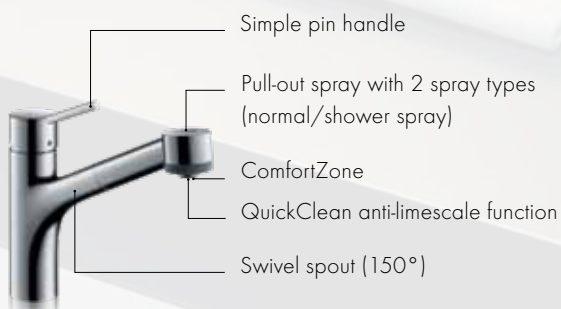

Hansgrohe **Talis[®]S² Variarc**
Single-lever kitchen mixer
with pull-out spout

Hansgrohe **Talis[®]S² Variarc**
Single-lever kitchen mixer
with swivel spout

Hansgrohe **Talis®S² Variarc**
Single-lever kitchen mixer
 with pull-out spray

Swivel spout (150°)

MagFit magnetic holder

Pull-out spray (pulls out by up to 50 cm) with two spray types (normal/shower spray)

ComfortZone

Vertical handle position

Fold-down function for window installation

30
31

Hansgrohe **Talis®S**
Single-lever kitchen mixer
 with pull-out spray

- Simple pin handle
- Pull-out spray with 2 spray types (normal/shower spray)
- ComfortZone
- QuickClean anti-limescale function
- Swivel spout (150°)