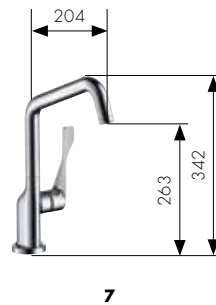

Axor Citterio M