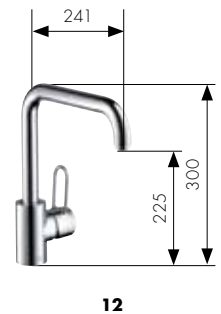

Axor Uno

Axor Stark

- 1 Single-lever kitchen mixer with pull-out spray
  Ref. 10821, -000, -800
- 2 Single-lever kitchen mixer with swivel spout
  Ref. 10822, -000, -800
- 3 Semi-Pro Single-lever kitchen mixer
  Ref. 10820000
- 4 Single-lever kitchen mixer with cylindrical handle
  Ref. 10801000

Axor Citterio

- 5 Semi-Pro Single-lever kitchen mixer
  Ref. 39840, -000, -800
- 6 Single-lever kitchen mixer with pull-out spray
  Ref. 39835, -000, -800
- 7 Single-lever kitchen mixer with swivel spout
  Ref. 39850, -000, -800
  with shut-off valve (not shown)
  Ref. 39852, -000, -800

Axor Citterio M

- 8 2-hole Single-lever kitchen mixer with pull-out spray
  Ref. 34822, -000, -800
- 9 2-hole Single-lever kitchen mixer
  Ref. 34820, -000, -800

Axor Uno²

- 10 Single-lever kitchen mixer concealed
  Ref. 38815, -000, -800
  basic body (not shown)
  Ref. 13622180
- 11 Single-lever kitchen mixer with swivel spout
  Ref. 38830, -000, -800

Axor Uno

- 12 Single-lever kitchen mixer with swivel spout
  Ref. 14850000
  for open water heaters
  Ref. 14852000
  with shut-off valve (not shown)
  Ref. 14855000

Kitchen shut-off valve to fit Hansgrohe and Axor Kitchen mixers (not shown)
Ref. 10823, -000, -800