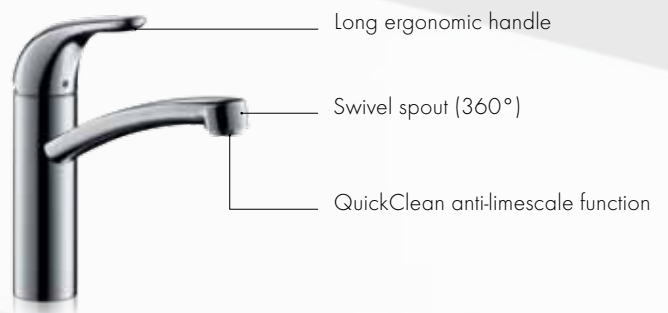

Hansgrohe **Talis®S**
Single-lever kitchen mixer

- Simple pin handle
- ComfortZone
- QuickClean anti-limescale function
- Swivel spout (150°)

ELEGANCE IN CHROME.

HOW AESTHETICS COMBINE
WITH PRACTICALITY.

Hansgrohe **Focus**[®]

Hansgrohe Focus is the timeless mixer line with élan. The range includes options with high swivel spouts that swivel by up to 360° and user-friendly basic versions. The mixers are available in both chrome and stainless steel to harmonise with the finishes of ovens, refrigerators, extractor hoods and handles.

Hansgrohe **Focus**[®]
Single-lever kitchen mixer

Hansgrohe **Focus**^{®E}
Single-lever kitchen mixer

Hansgrohe **Focus**[®] / **Focus**[®] E / **Focus**[®] S

The Hansgrohe Focus mixer with the high swivel spout - just the thing for cooks who like to have plenty of room in which to work. Even tall pots can be placed under the spout and filled with ease. And you will experience the increased space between the spout and the sink with all versions.