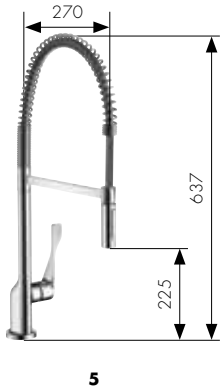

Hansgrohe **Focus**[®] **Single-lever kitchen mixer**

Individually adjustable swivel range
(110°/150°/360°)

ComfortZone

Variable handle position
(left or right)

34
35

Hansgrohe **Focus**[®] S **Single-lever kitchen mixer**

Long ergonomic handle

Swivel spout (360°)

QuickClean anti-limescale function

PRODUCT RANGE **Axor**

Axor Stark

Axor Citterio

Axor Citterio M

Axor Uno²