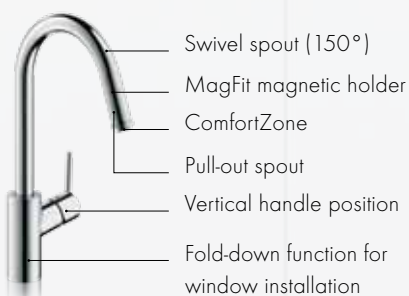

Hansgrohe **Talis®S² Variarc / Talis®S**

Form and functionality enter into an aesthetic symbiosis. Hansgrohe Talis is slender, stylish and fitted with a simple pin handle. The high swivel spout with ComfortZone leaves a pleasant amount of space between the mixer and sink and offers greater freedom of movement when filling tall vessels.