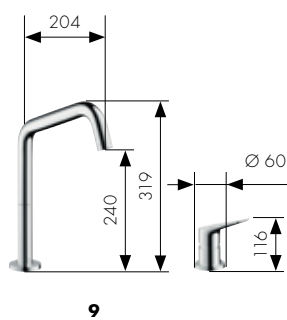

Hansgrohe **Focus**[®] **Single-lever kitchen mixer**

Individually adjustable swivel range
(110°/150°/360°)

ComfortZone

Variable handle position
(left or right)

34
35

Hansgrohe **Focus**[®] S **Single-lever kitchen mixer**

Long ergonomic handle

Swivel spout (360°)

QuickClean anti-limescale function

PRODUCT RANGE **Axor**

Axor Stark

Axor Citterio

Axor Citterio M

Axor Uno²