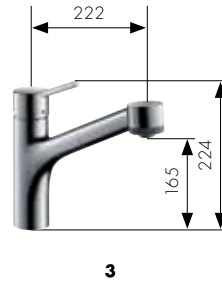

Hansgrohe **PuraVida®**

3

Hansgrohe **Talis®S**

Hansgrohe **Talis®S² Variarc**

Hansgrohe **Focus®**

Hansgrohe **Focus®S**

Hansgrohe **PuraVida**

- 1 2-hole electronic kitchen mixer
  Ref. 15805, -000, -800
- 2 2-hole Single-lever kitchen mixer
  Ref. 15812, -000, -800

Hansgrohe **Talis S**

- 3 Single-lever kitchen mixer with pull-out spray
  Ref. 32841, -000, -800
  For open water heaters
  Ref. 32842, -000

- 4 Single-lever kitchen mixer
  Ref. 32851, -000, -800
  For open water heaters
  Ref. 32852000
  With shut-off valve (not shown)
  Ref. 32855000

Hansgrohe **Talis S² Variarc**

- 5 Single-lever kitchen mixer with pull-out spray
  Ref. 14877, -000, -800
- 6 Single-lever kitchen mixer with pull-out spout
  Ref. 14872, -000, -800
- 7 Single-lever kitchen mixer with swivel spout
  Ref. 14870, -000, -800
  For open water heaters
  Ref. 14873000
  With shut-off valve (not shown)
  Ref. 14875000

Hansgrohe **Focus**

- 8 Single-lever kitchen mixer with swivel spout
  Ref. 31820, -000, -800
  For open water heaters
  Ref. 31822, -000, -800
- 9 Single-lever kitchen mixer
  Ref. 31806, -000, -800
  For open water heaters
  Ref. 31804000
  With shut-off valve (not shown)
  Ref. 31803000

Hansgrohe **Focus E**

- 10 Single-lever kitchen mixer
  Ref. 31780000
  For open water heaters
  Ref. 31784000

Hansgrohe **Focus S**

- 11 Single-lever kitchen mixer
  Ref. 31786000
  For open water heaters
  Ref. 31785000
  With shut-off valve (not shown)
  Ref. 31783000