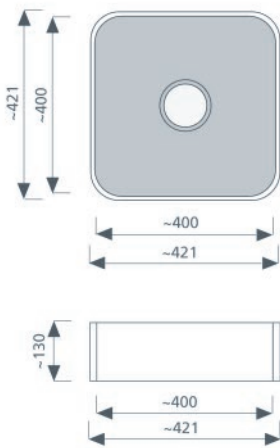

Kitchen sinks with glass bottom, Special Range

GC-KG-400