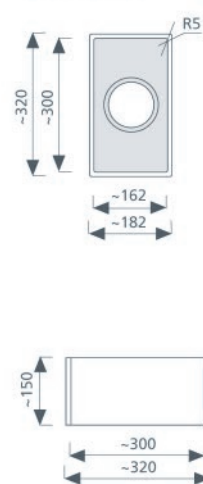

Sinks with special steel bottom, Special Range

GC-KE-300