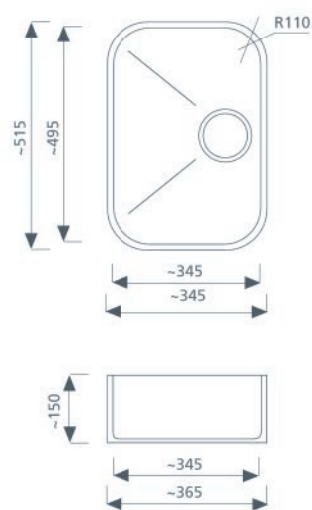

Kitchen sinks with Solid Surface bottom, Special Range

GC sink module (type 2)

GC-KM-300

GC-KM-345

GC-KM-418