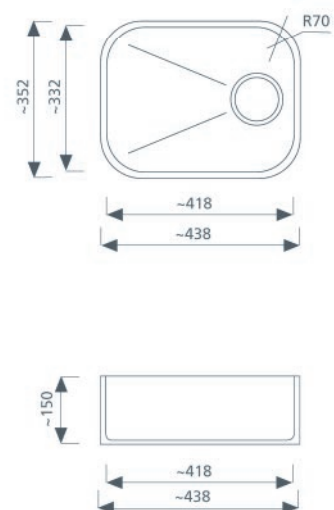

Kitchen sinks with Solid Surface bottom, Special Range

GC sink module (type 2)

GC-KM-300

GC-KM-345

GC-KM-418