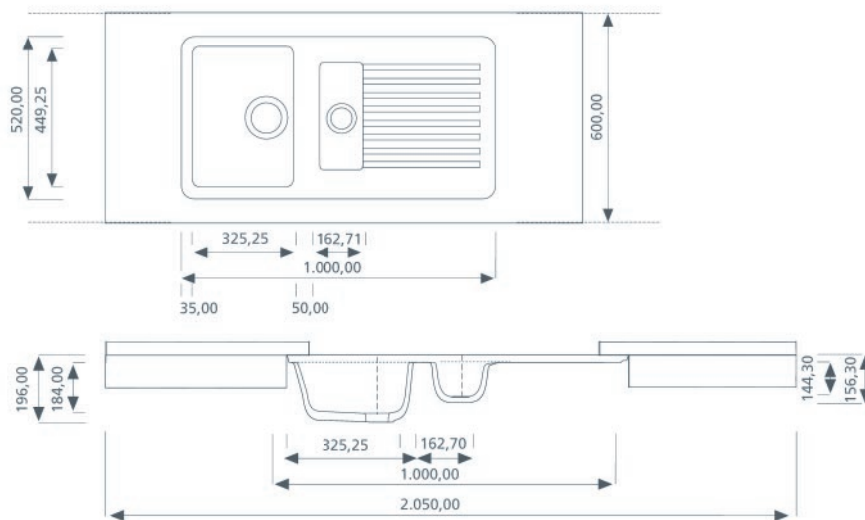

Kitchen sinks, Standard Range

GC sink module (type 1)