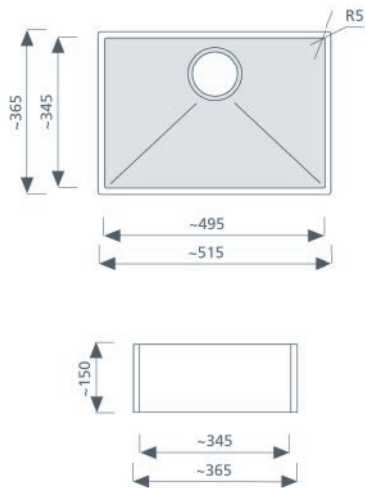

Sinks with special steel bottom, Special Range

GC-KE-345