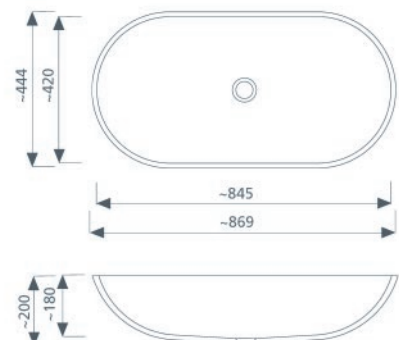

Baby tubs, Special Range

GC-SW-659

GC-SW-670

GC-SW-845

Sanitary basins, Special Range

GC-RU-250

GC-OV-360

GC-OV-522