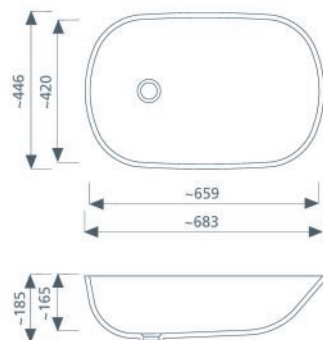

Baby tubs, Special Range

GC-SW-659