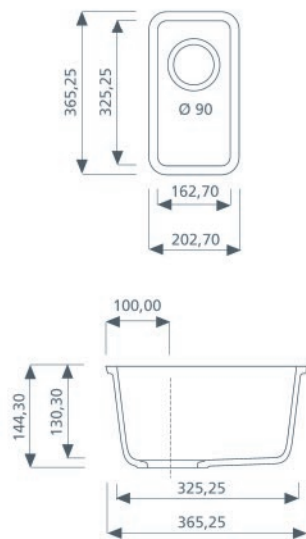

Kitchen sinks, Standard Range

GC sink module (type 1)

GC-R-162

GC-R-450