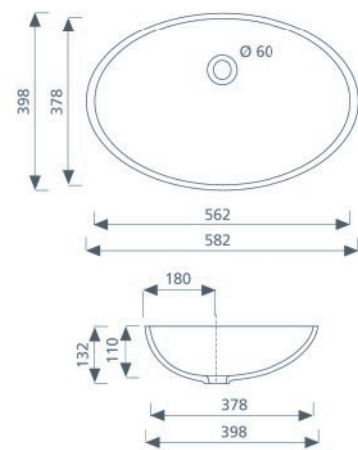

Boards/worktops

Boards

Worktops, also made to measure

Free-form desk/table: bespoke configurations, customised applications

Sanitary basins, Standard Range

GC-RU-370

GC-SO-465/335

GC-OV-562