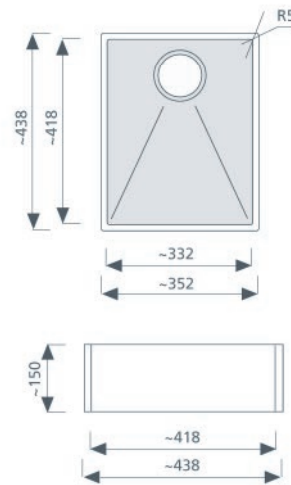

Sinks with special steel bottom, Special Range

GC-KE-418