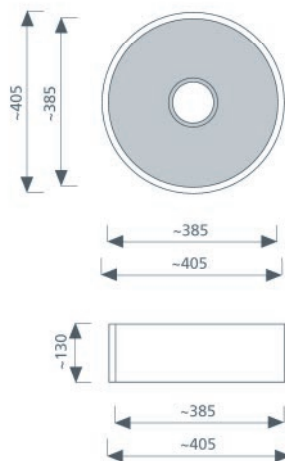

GC-KG-385

Accessories

Downpipe with chrome eccentric rotary knot (for GC-R basins)

Manual downpipe with overflow (for GC-R basins)

Manual downpipe with overflow (for GC-R 162 left-over bowls)

Connecting set for serial installation

Odour lock