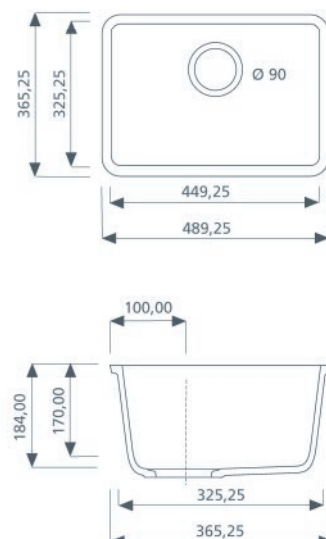

Kitchen sinks, Standard Range

GC sink module (type 1)

GC-R-162

GC-R-450