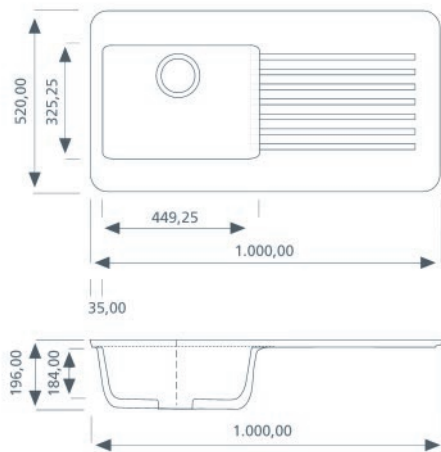

Kitchen sinks with Solid Surface bottom, Special Range

GC sink module (type 2)