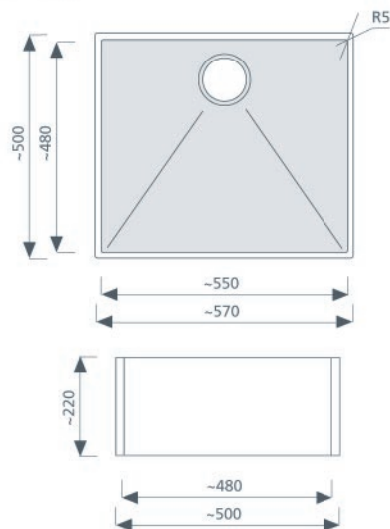

Sinks with special steel bottom, Special Range

GC-KE-480