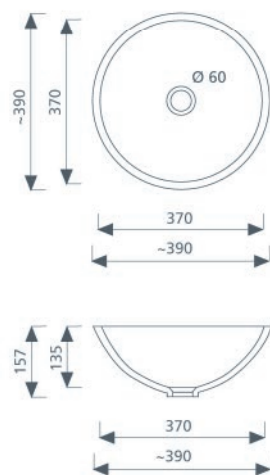

Boards/worktops

Boards

Worktops, also made to measure

Free-form desk/table: bespoke configurations, customised applications

Sanitary basins, Standard Range

GC-RU-370

GC-SO-465/335

GC-OV-562