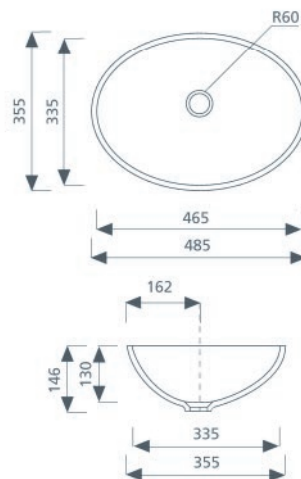

Boards/worktops

Boards

Worktops, also made to measure

Free-form desk/table: bespoke configurations, customised applications

Sanitary basins, Standard Range

GC-RU-370

GC-SO-465/335

GC-OV-562