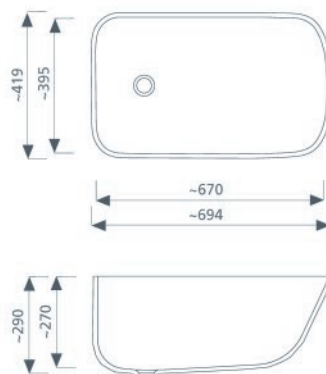

Sanitary basins, Standard Range

Baby tubs, Special Range

GC-SW-670