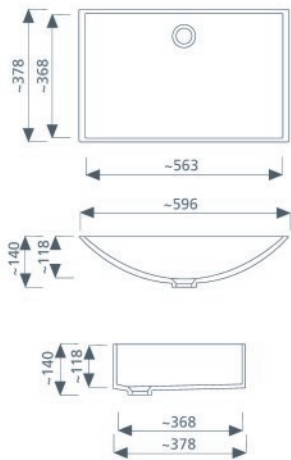

Sanitary basins, Special Range

GC-W-600

Accessories