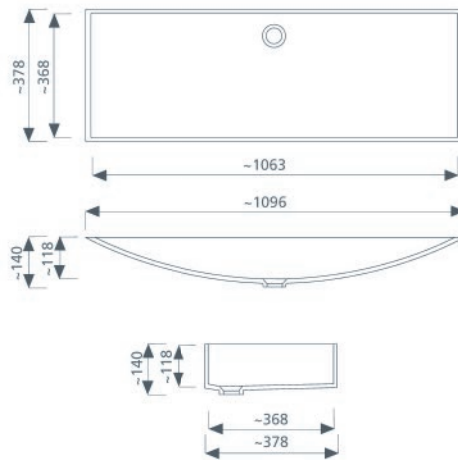

Sanitary basins, Special Range

GC-W-1000

Accessories