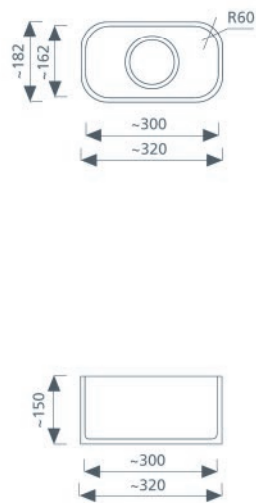

Kitchen sinks with Solid Surface bottom, Special Range

GC sink module (type 2)

GC-KM-300

GC-KM-345

GC-KM-418